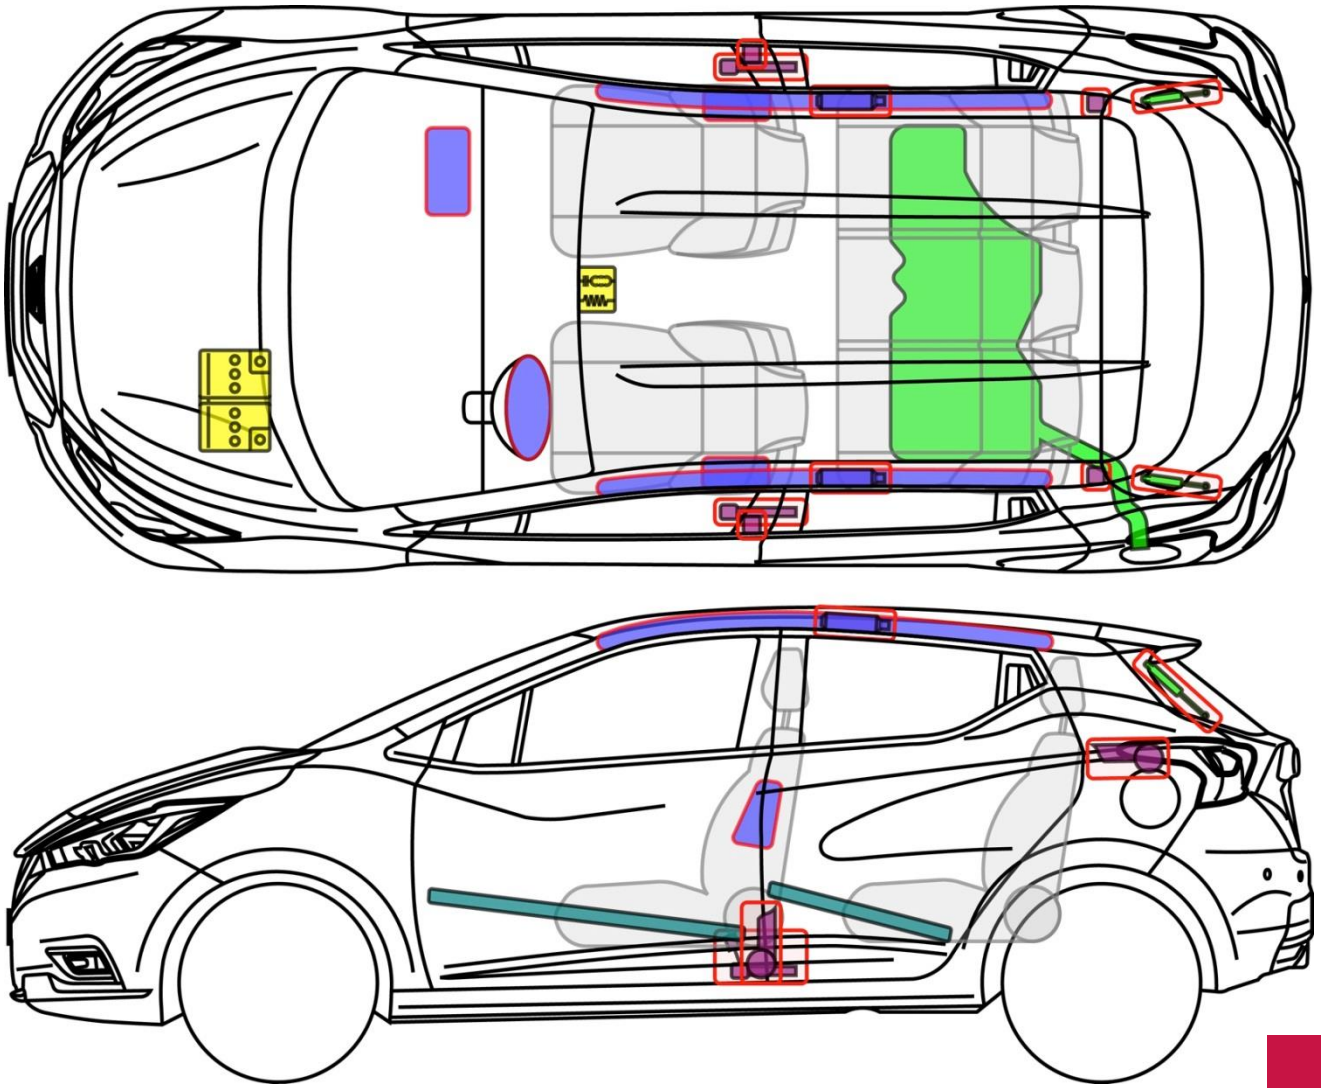

MICRA

Type: K14, 2017-

MICRA

Legend

	Airbag		Stored gas inflator		Seat belt pretensioner		SRS control unit		Pedestrian protection active system
	Automatic rollover protection system		Gas strut / Preloaded spring		High strength zone		Zone requiring special attention		
	Battery low voltage		Ultra-capacitor, low voltage		Fuel tank		Gas tank		Safety valve
	Battery pack, high voltage		High voltage power cable / component		High voltage device that disconnects High voltage		Fuse box disabling high voltage		High voltage ultra-capacitor,
	Fuel tank content Gasoline / Ethanol								